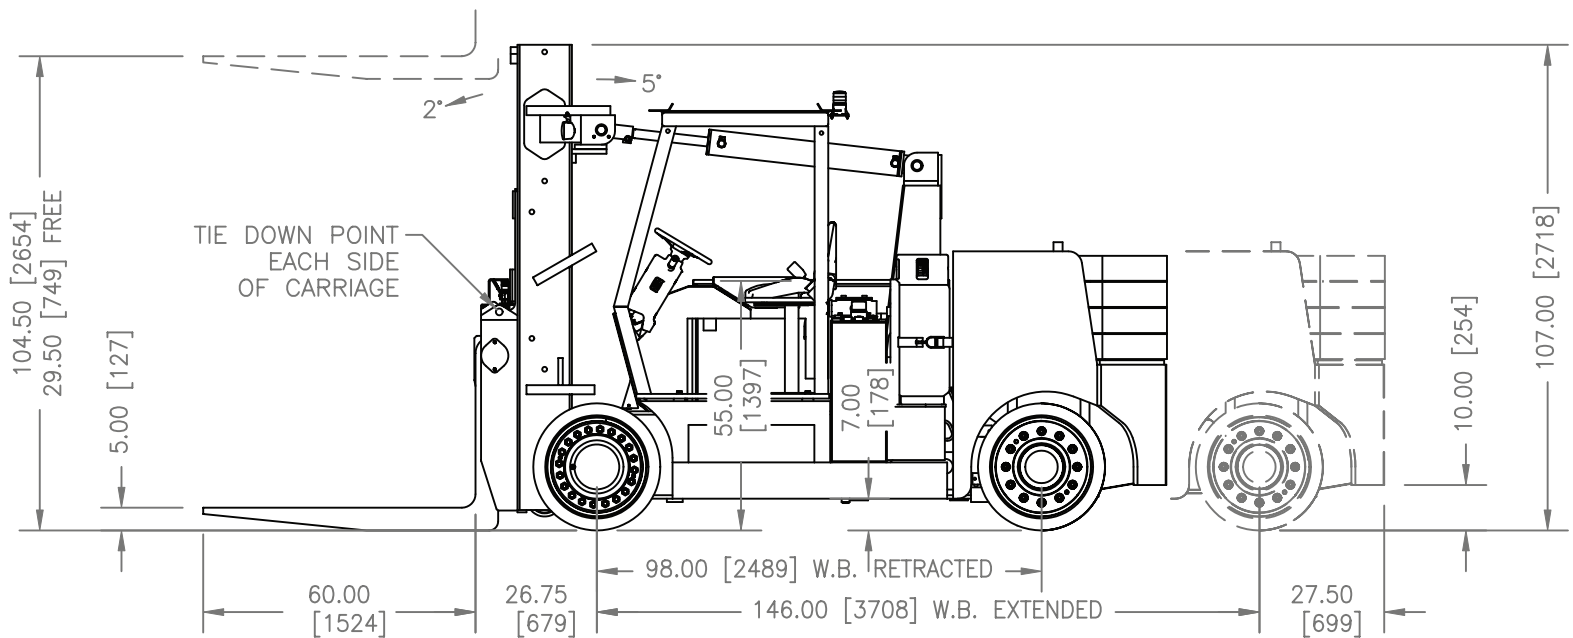

HOIST 40/60,000 LBS

HOIST FR40/60

REACH UP:
26 FT

REACH OUT:
6 FT

ATTACHMENTS:
FORKS, BOOM

NOTES:

MODEL & CAPACITY

FR 40/60 – 40,000 Lbs to 60,000 Lbs @36”.