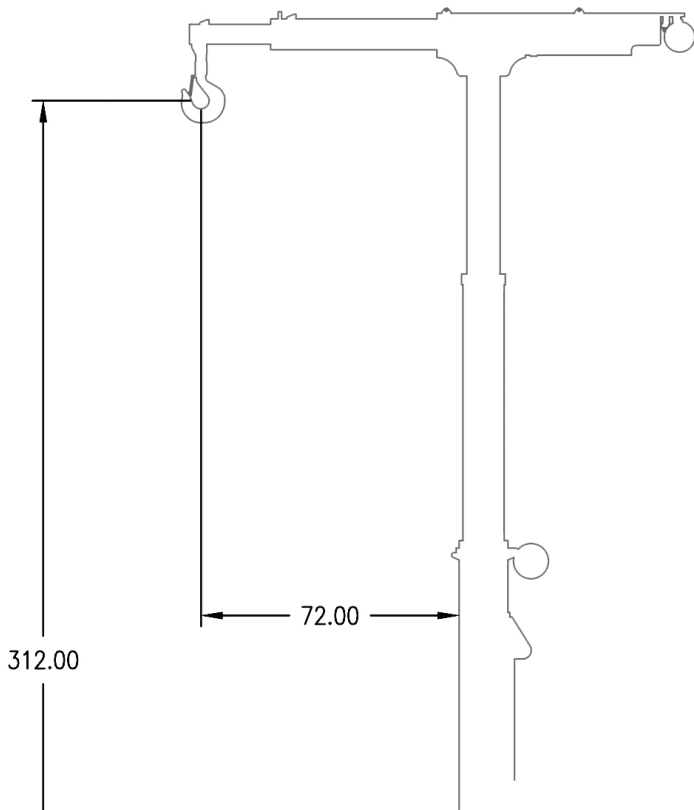

PORTLAND OFFICE: 503.283.3111
SEATTLE OFFICE: 206.784.1054
WWW.NESSCAMPBELL.COM