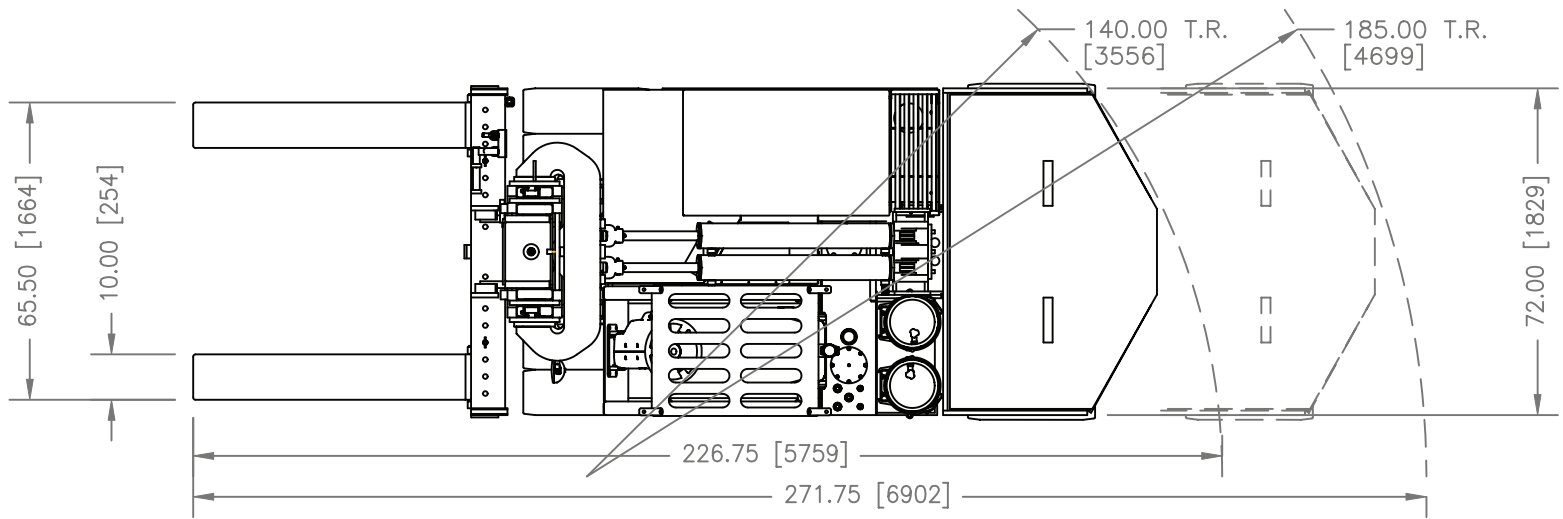

HOIST 40/60,000 LBS

HOIST FR40/60

REACH UP:
26 FT

REACH OUT:
6 FT

ATTACHMENTS:
FORKS, BOOM

NOTES:

MODEL & CAPACITY

FR 40/60 – 40,000 Lbs to 60,000 Lbs @36”.