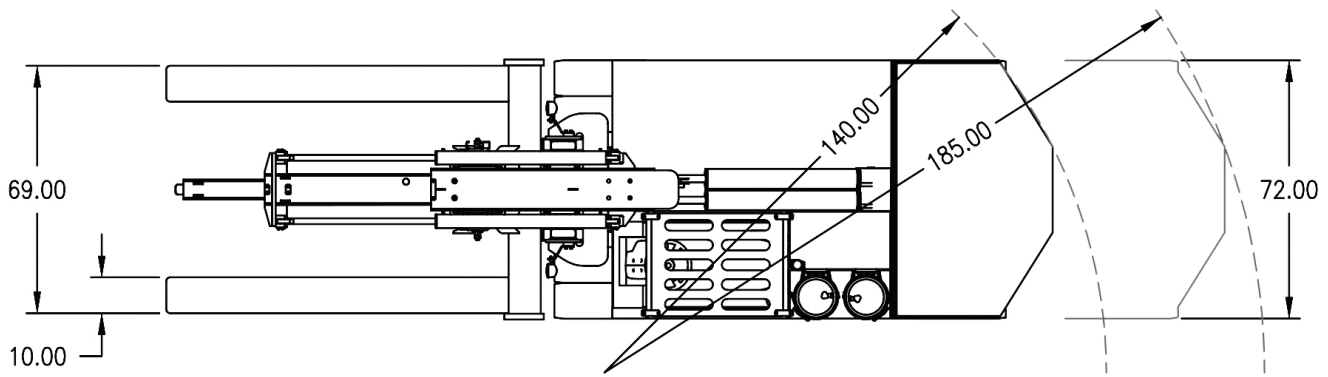

PORTLAND OFFICE: 503.283.3111
SEATTLE OFFICE: 206.784.1054
WWW.NESSCAMPBELL.COM