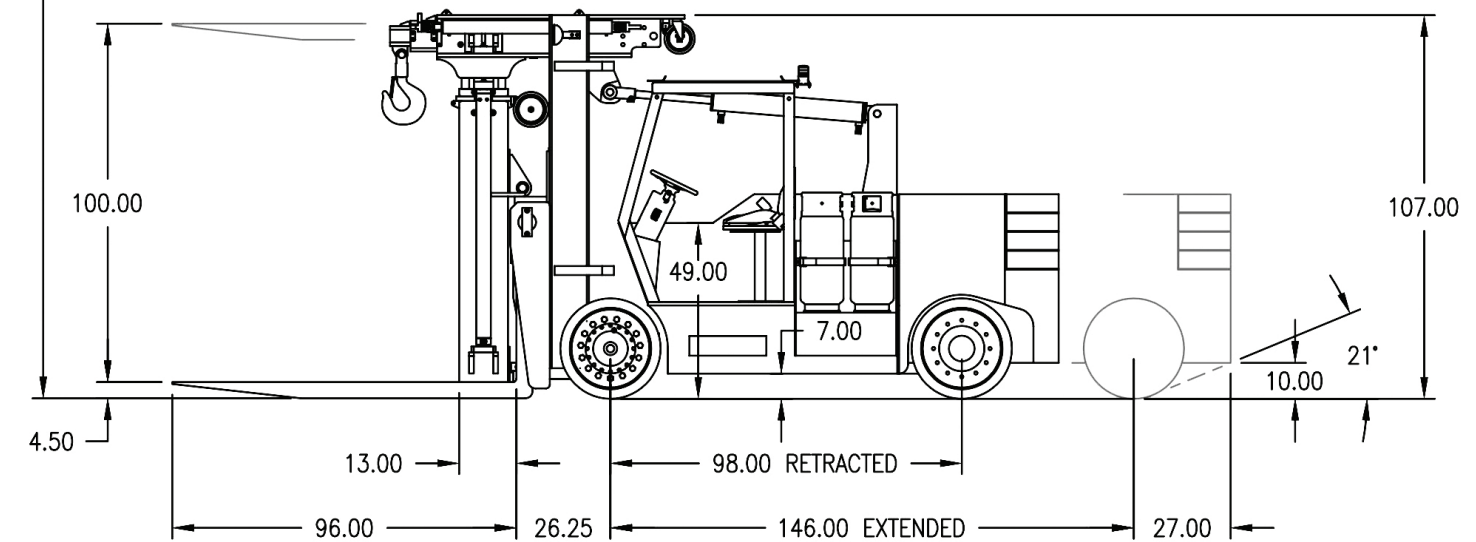

PORTLAND OFFICE: 503.283.3111
SEATTLE OFFICE: 206.784.1054
WWW.NESSCAMPBELL.COM